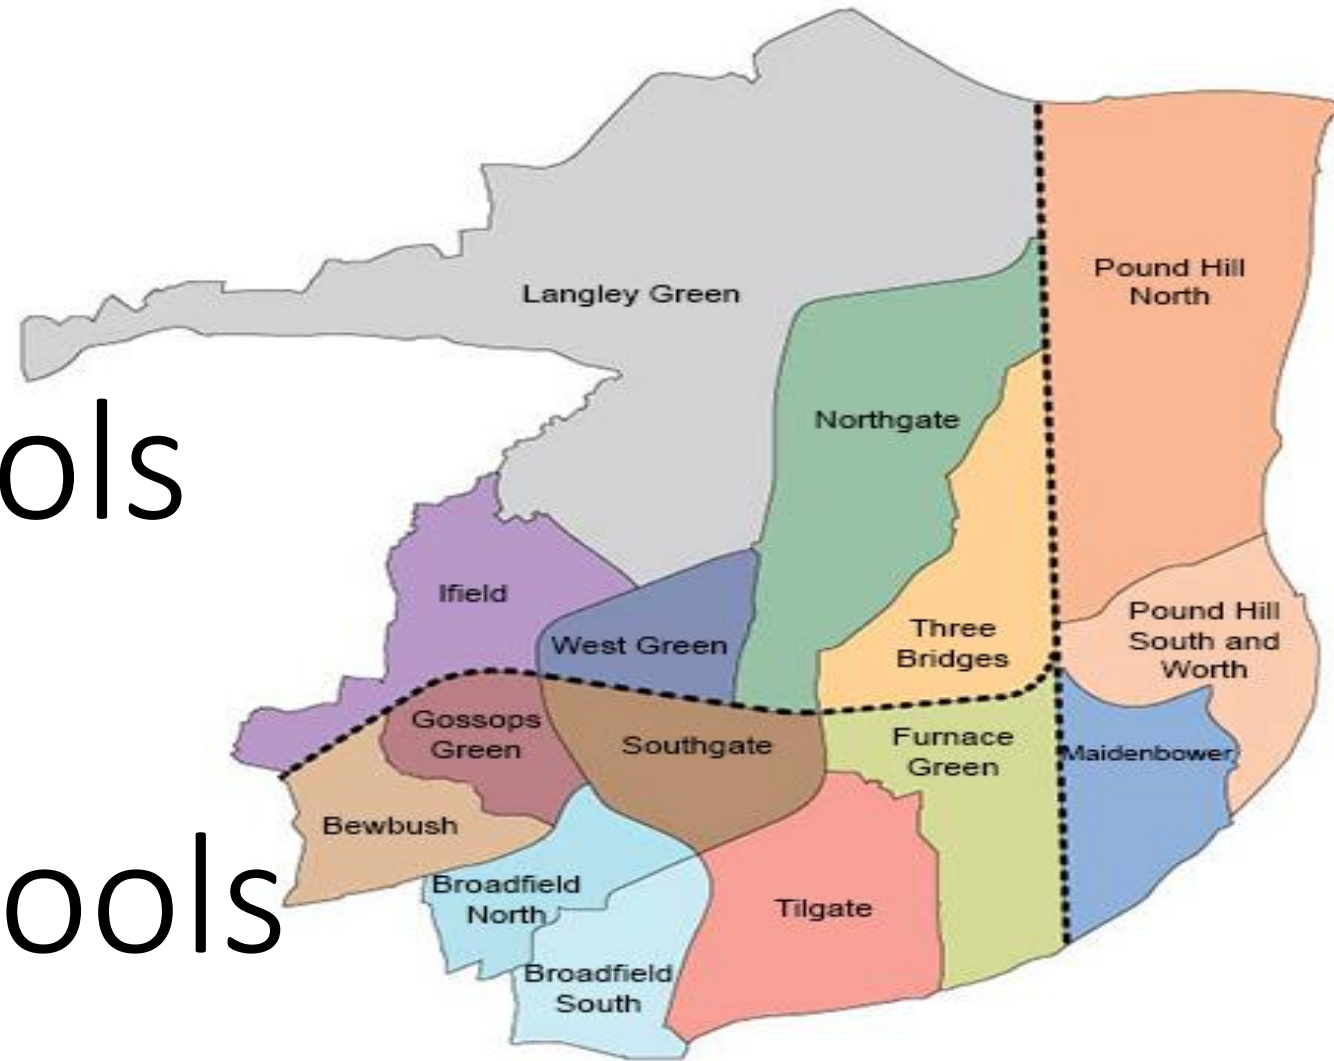

The Lighthouse Project (Crawley) works in:

18 Primary Schools

5 Secondary Schools